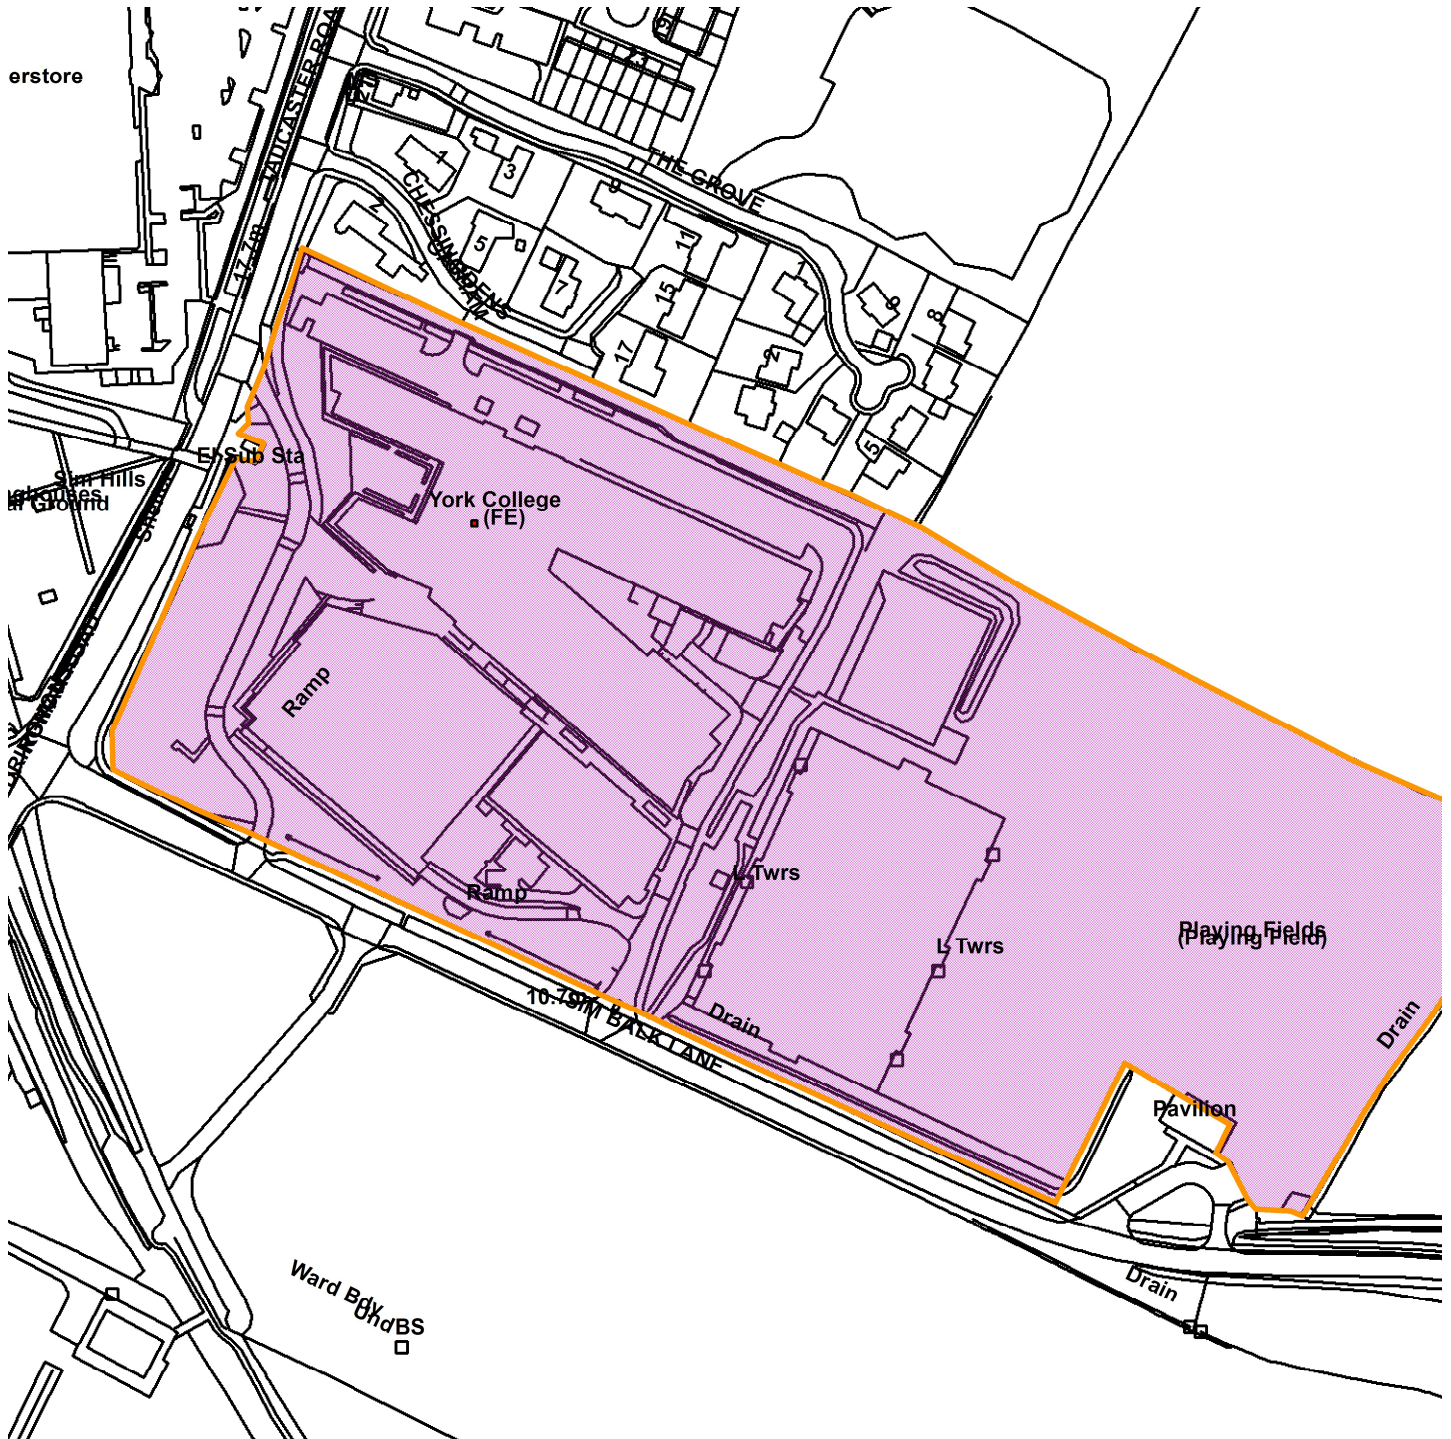

York College, Sim Balk Lane, York YO23 2BB

22/01278/FULM

Scale : 1:2657

Reproduced from the Ordnance Survey map with the permission of the Controller of Her Majesty's Stationery Office © Crown Copyright 2000.

Unauthorised reproduction infringes Crown Copyright and may lead to prosecution or civil proceedings.

Organisation	City of York Council
Department	Directorate of Place
Comments	Site Location Plan
Date	31 October 2022
SLA Number	Not Set